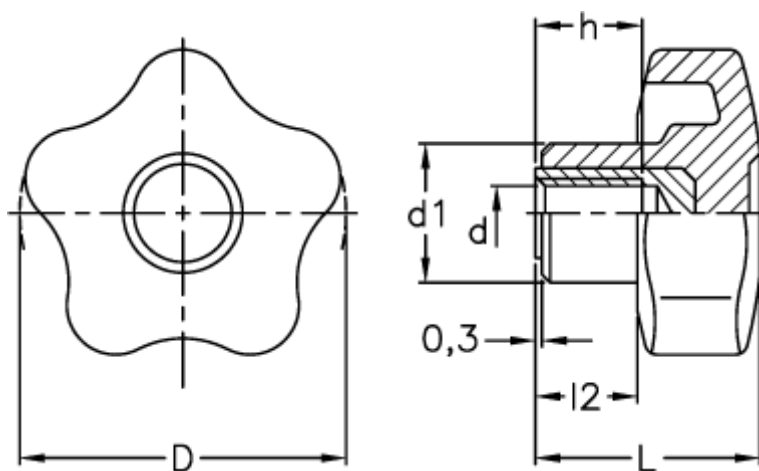

Data Sheet

Article number: 23020698124

Description: E+G Lobe knob
VCT.25 B-M5-C4, yellow cap

Measures

D	= 25
d1	= 13
d 6H	= M5
h	= 10
L	= 19
l2	= 8